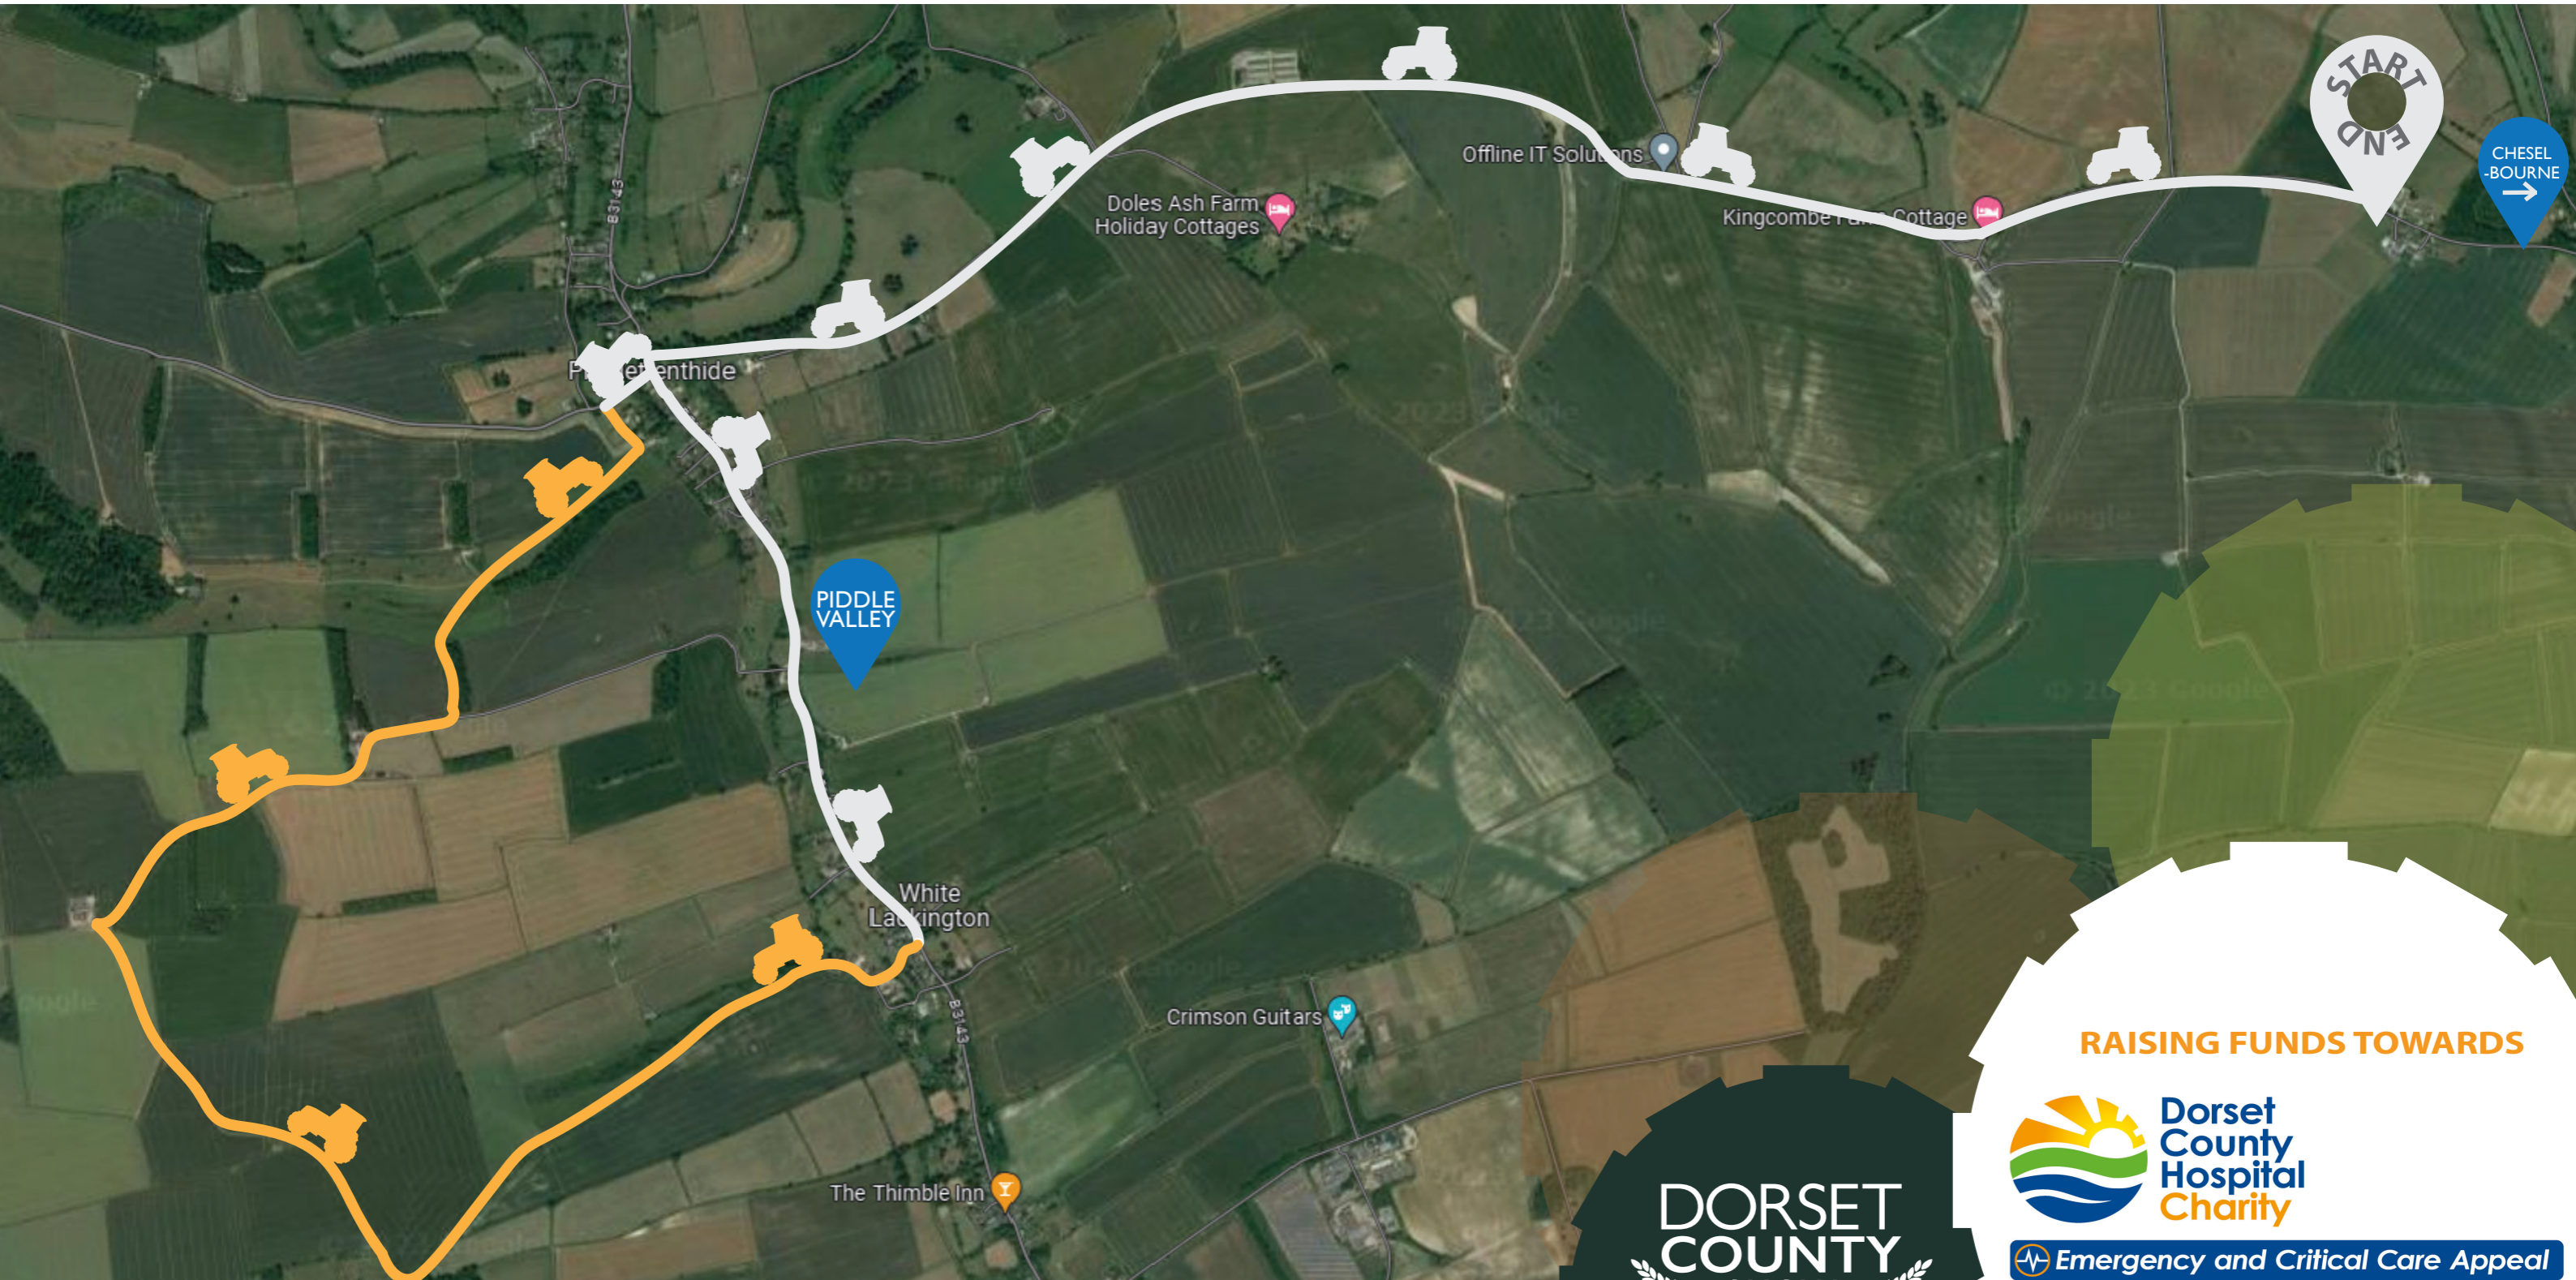

DORSET TRACTOR RUN

25 JUNE 2023

ROUTE MAP

KEY:  ROAD  TRACK
START LOCATION: CHESELBOURNE START TIME: 11:00

DORSET COUNTY SHOW
2 & 3 SEPT 2023

RAISING FUNDS TOWARDS

Dorset County Hospital Charity

Emergency and Critical Care Appeal