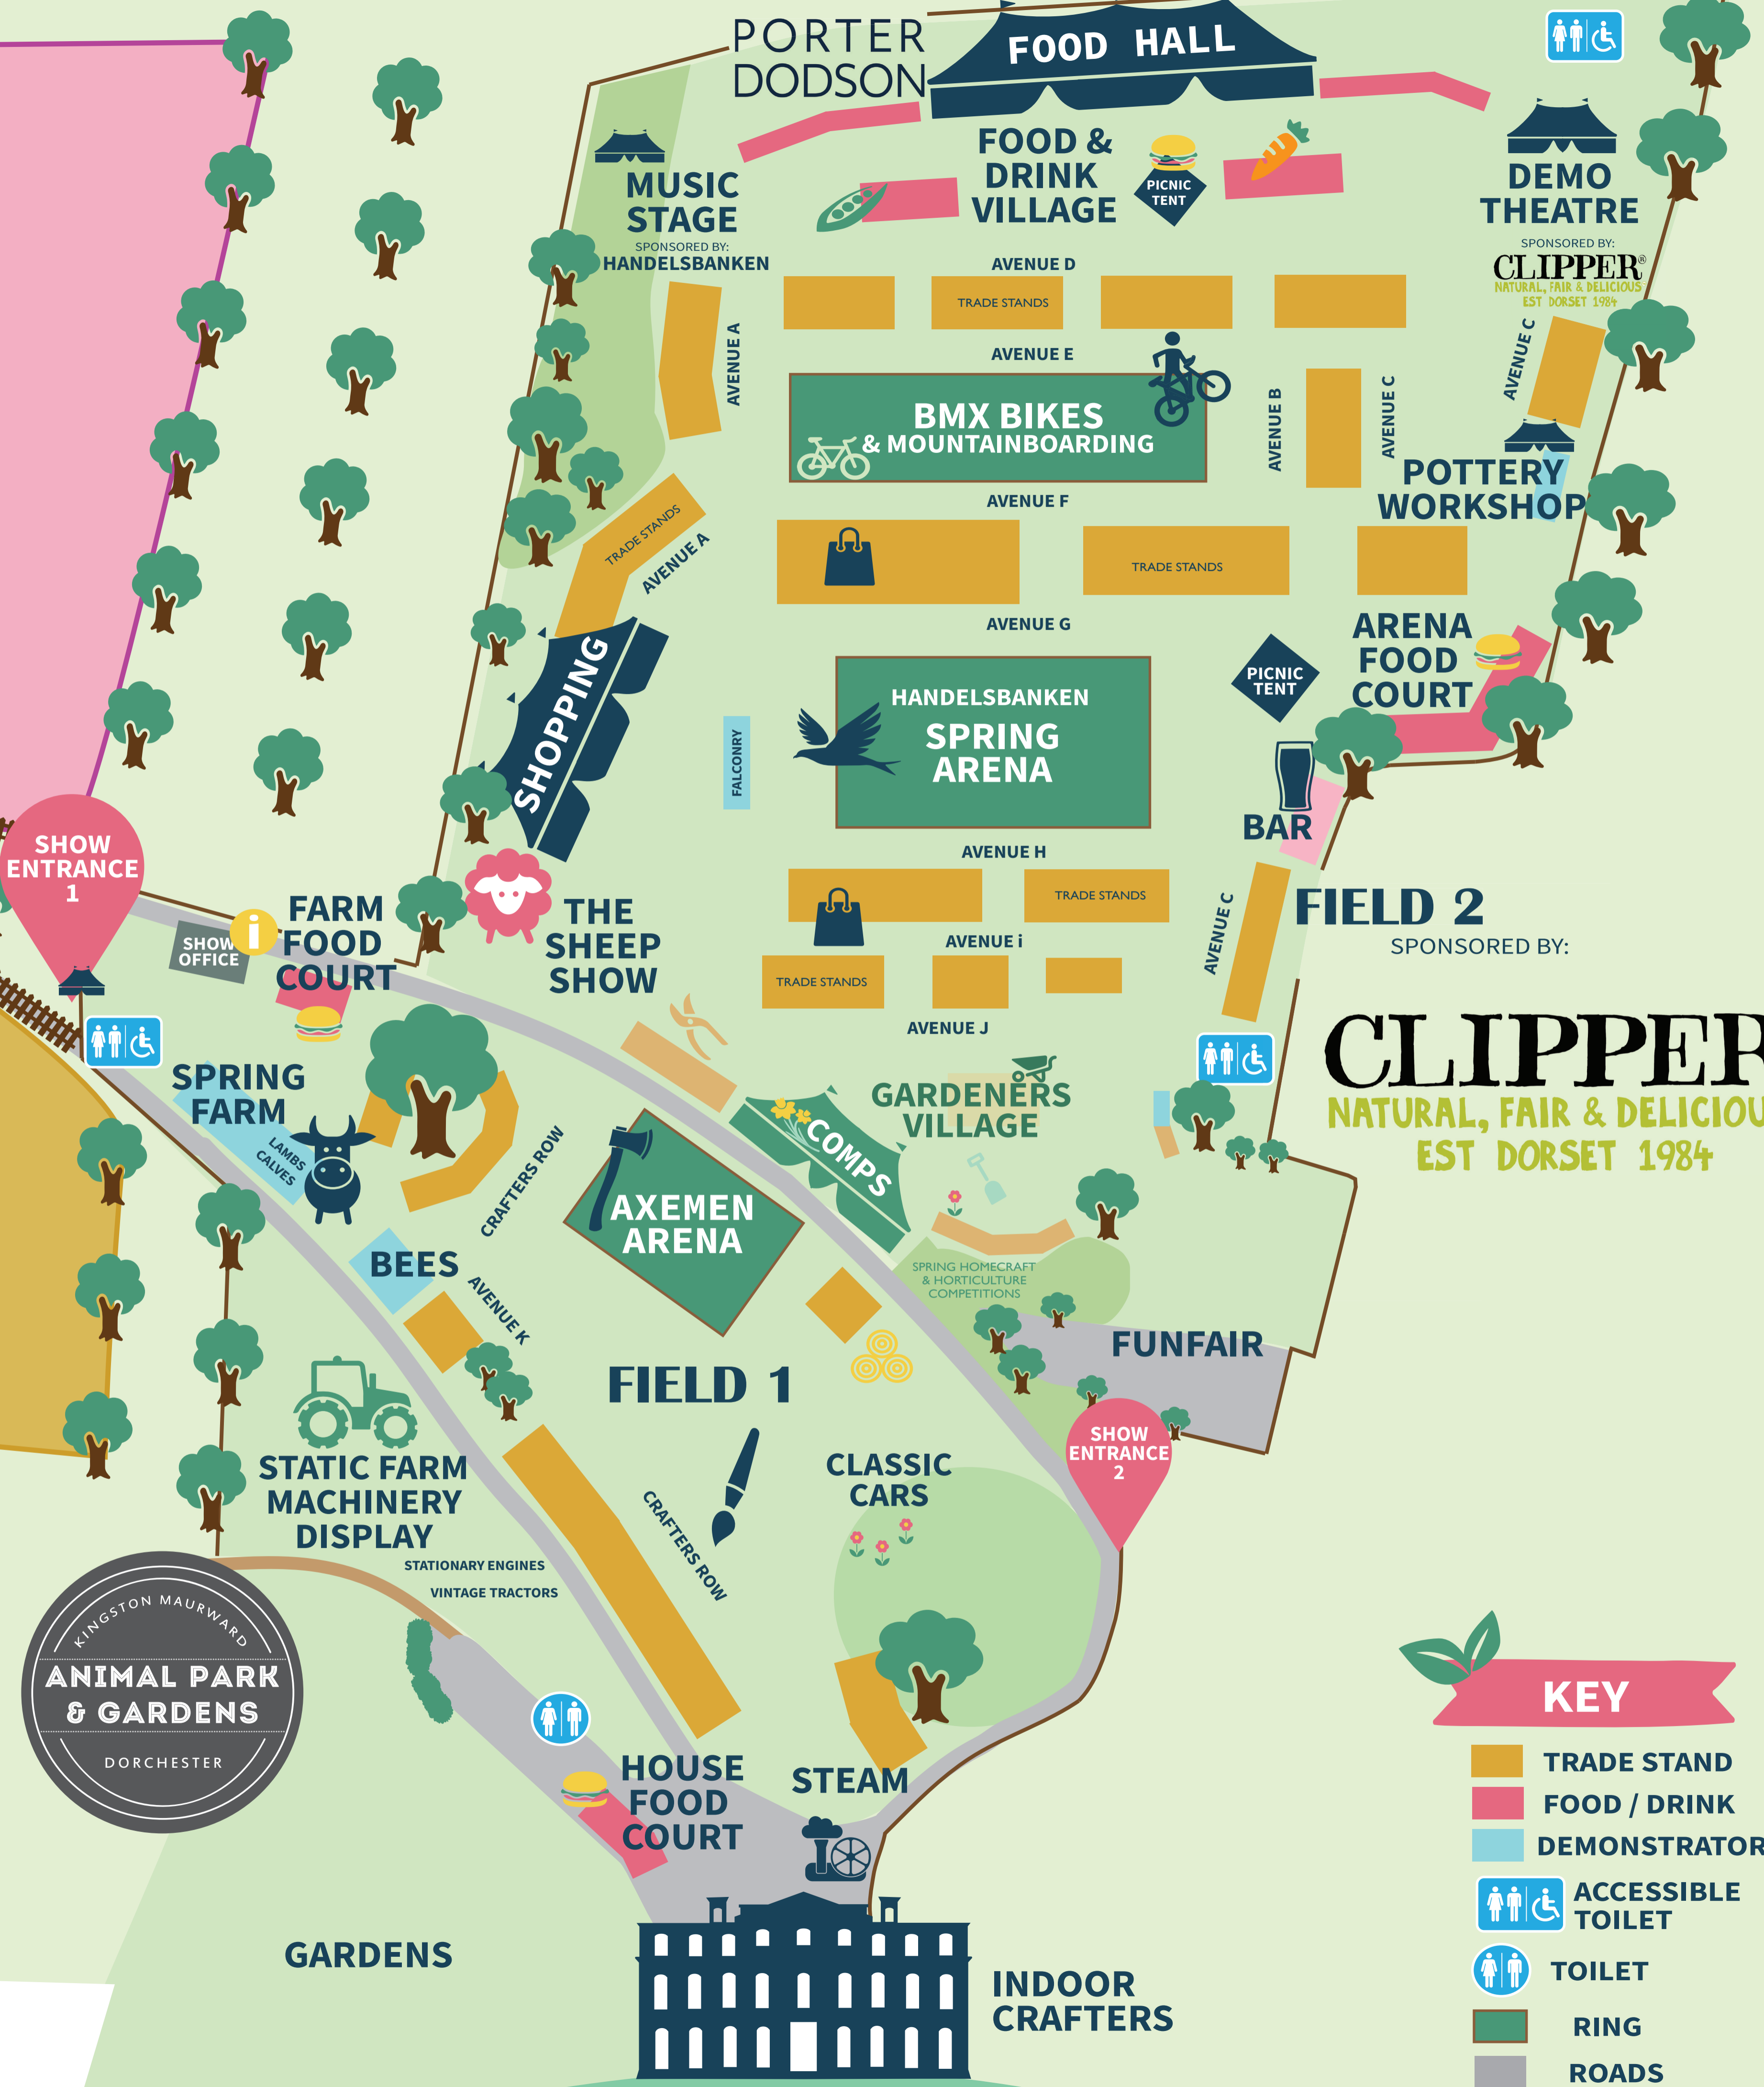

**PINK CAR PARK**

SPONSORED BY: **DORCHESTER  
TIMBER**  
INDEPENDENTLY THE BEST SINCE 1997

**SHUTTLE  
BUS STOP**

**YELLOW CAR PARK**

SPONSORED BY: **DORCHESTER  
TIMBER**  
INDEPENDENTLY THE BEST SINCE 1997

# DORSET SPRING SHOW

27 & 28 APRIL 2024

HEADLINE SPONSOR: **Handelsbanken**

**KINGSTON MAURWARD  
ANIMAL PARK  
& GARDENS  
DORCHESTER**

**GARDENS**

**INDOOR  
CRAFTERS**

LAWN & LAKE

**CLIPPER®**  
NATURAL, FAIR & DELICIOUS™  
EST DORSET 1984

**KEY**

- TRADE STAND
- FOOD / DRINK
- DEMONSTRATOR
- ACCESSIBLE TOILET
- TOILET
- RING
- ROADS