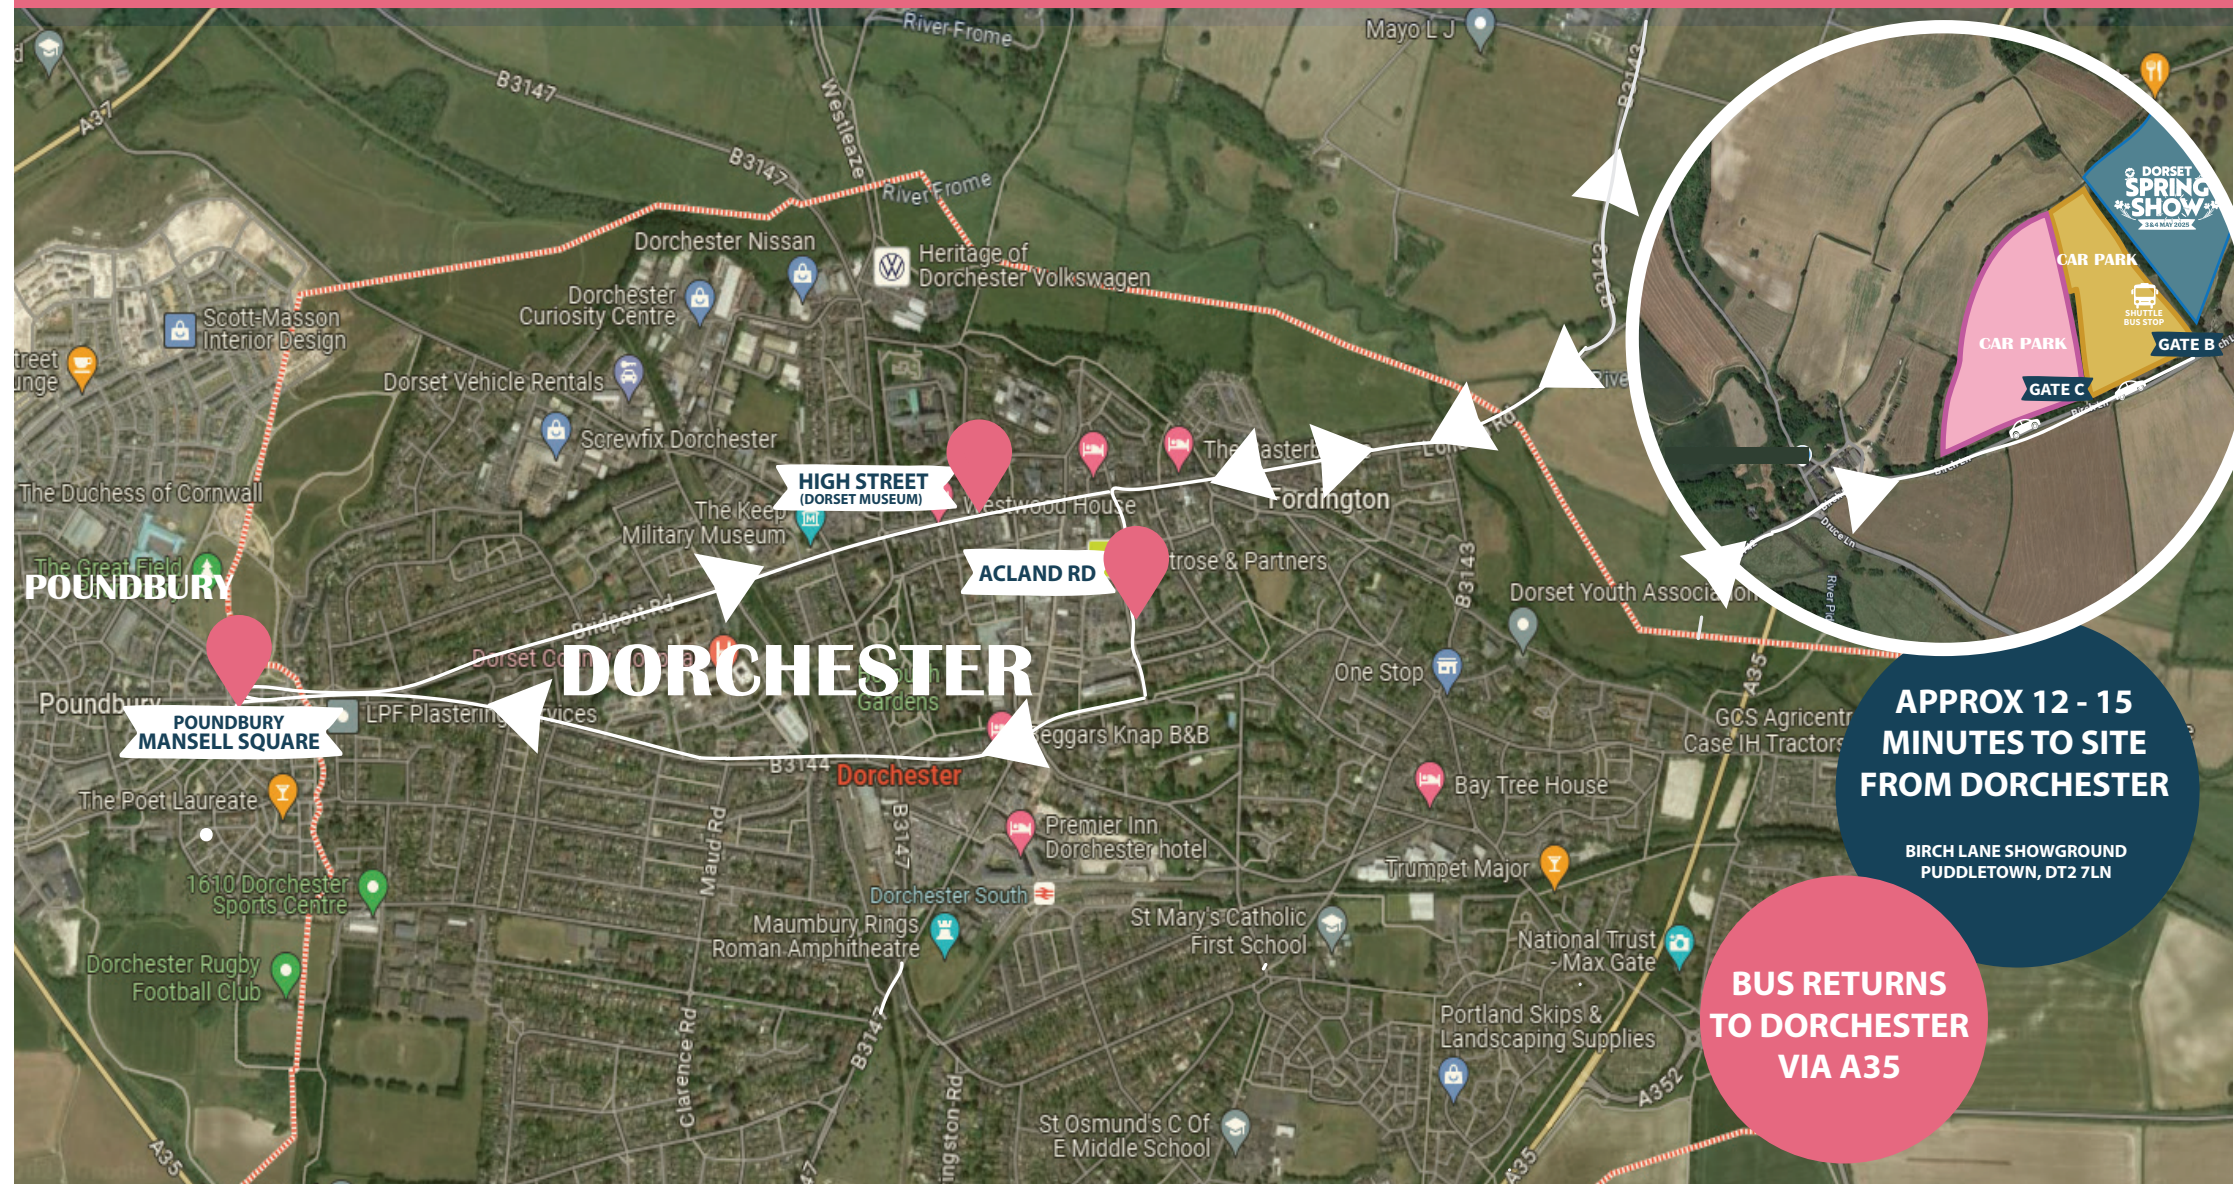

SHUTTLE BUS

FREE

EVERY 30 MINS

LAST SHUTTLE LEAVES THE SHOW AT 17:00

ACLAND RD ▶ POUNDBURY (MANSELL SQ) ▶ HIGH STREET (MUSEUM) ▶ DORSET SPRING SHOW

APPROX 12 - 15 MINUTES TO SITE FROM DORCHESTER

BIRCH LANE SHOWGROUND
PUDDLETOWN, DT2 7LN

BUS RETURNS TO DORCHESTER VIA A35

3 & 4 MAY 2025

FREE SHUTTLE BUS TIMETABLE

BUS 1	MORNING		AFTERNOON	
	08:20	Acland Road	14:00	Dorset Spring Show DEPARTS
	08:30	Poundbury (Mansell Square)	14:20	Acland Road
	08:40	High Street (Dorset Museum)	14:30	Poundbury (Mansell Square)
	09:00	Dorset Spring Show	14:40	High Street (Dorset Museum)
	09:20	Acland Road	15:00	Dorset Spring Show DEPARTS
	09:30	Poundbury (Mansell Square)	15:20	Acland Road
	09:40	High Street (Dorset Museum)	15:30	Poundbury (Mansell Square)
	10:00	Dorset Spring Show	15:40	High Street (Dorset Museum)
	10:20	Acland Road	16:00	Dorset Spring Show DEPARTS
10:30	Poundbury (Mansell Square)	16:20	Acland Road	
10:40	High Street (Dorset Museum)	16:30	Poundbury (Mansell Square)	
11:00	Dorset Spring Show	16:40	High Street (Dorset Museum)	
11:20	Acland Road	17:00	Dorset Spring Show DEPARTS	
11:30	Poundbury (Mansell Square)	17:20	Acland Road	
11:40	High Street (Dorset Museum)	17:30	Poundbury (Mansell Square)	
12:00	Dorset Spring Show	17:40	High Street (Dorset Museum)	
12:20	Acland Road			
12:30	Poundbury (Mansell Square)			
12:40	High Street (Dorset Museum)			
13:00	Dorset Spring Show			