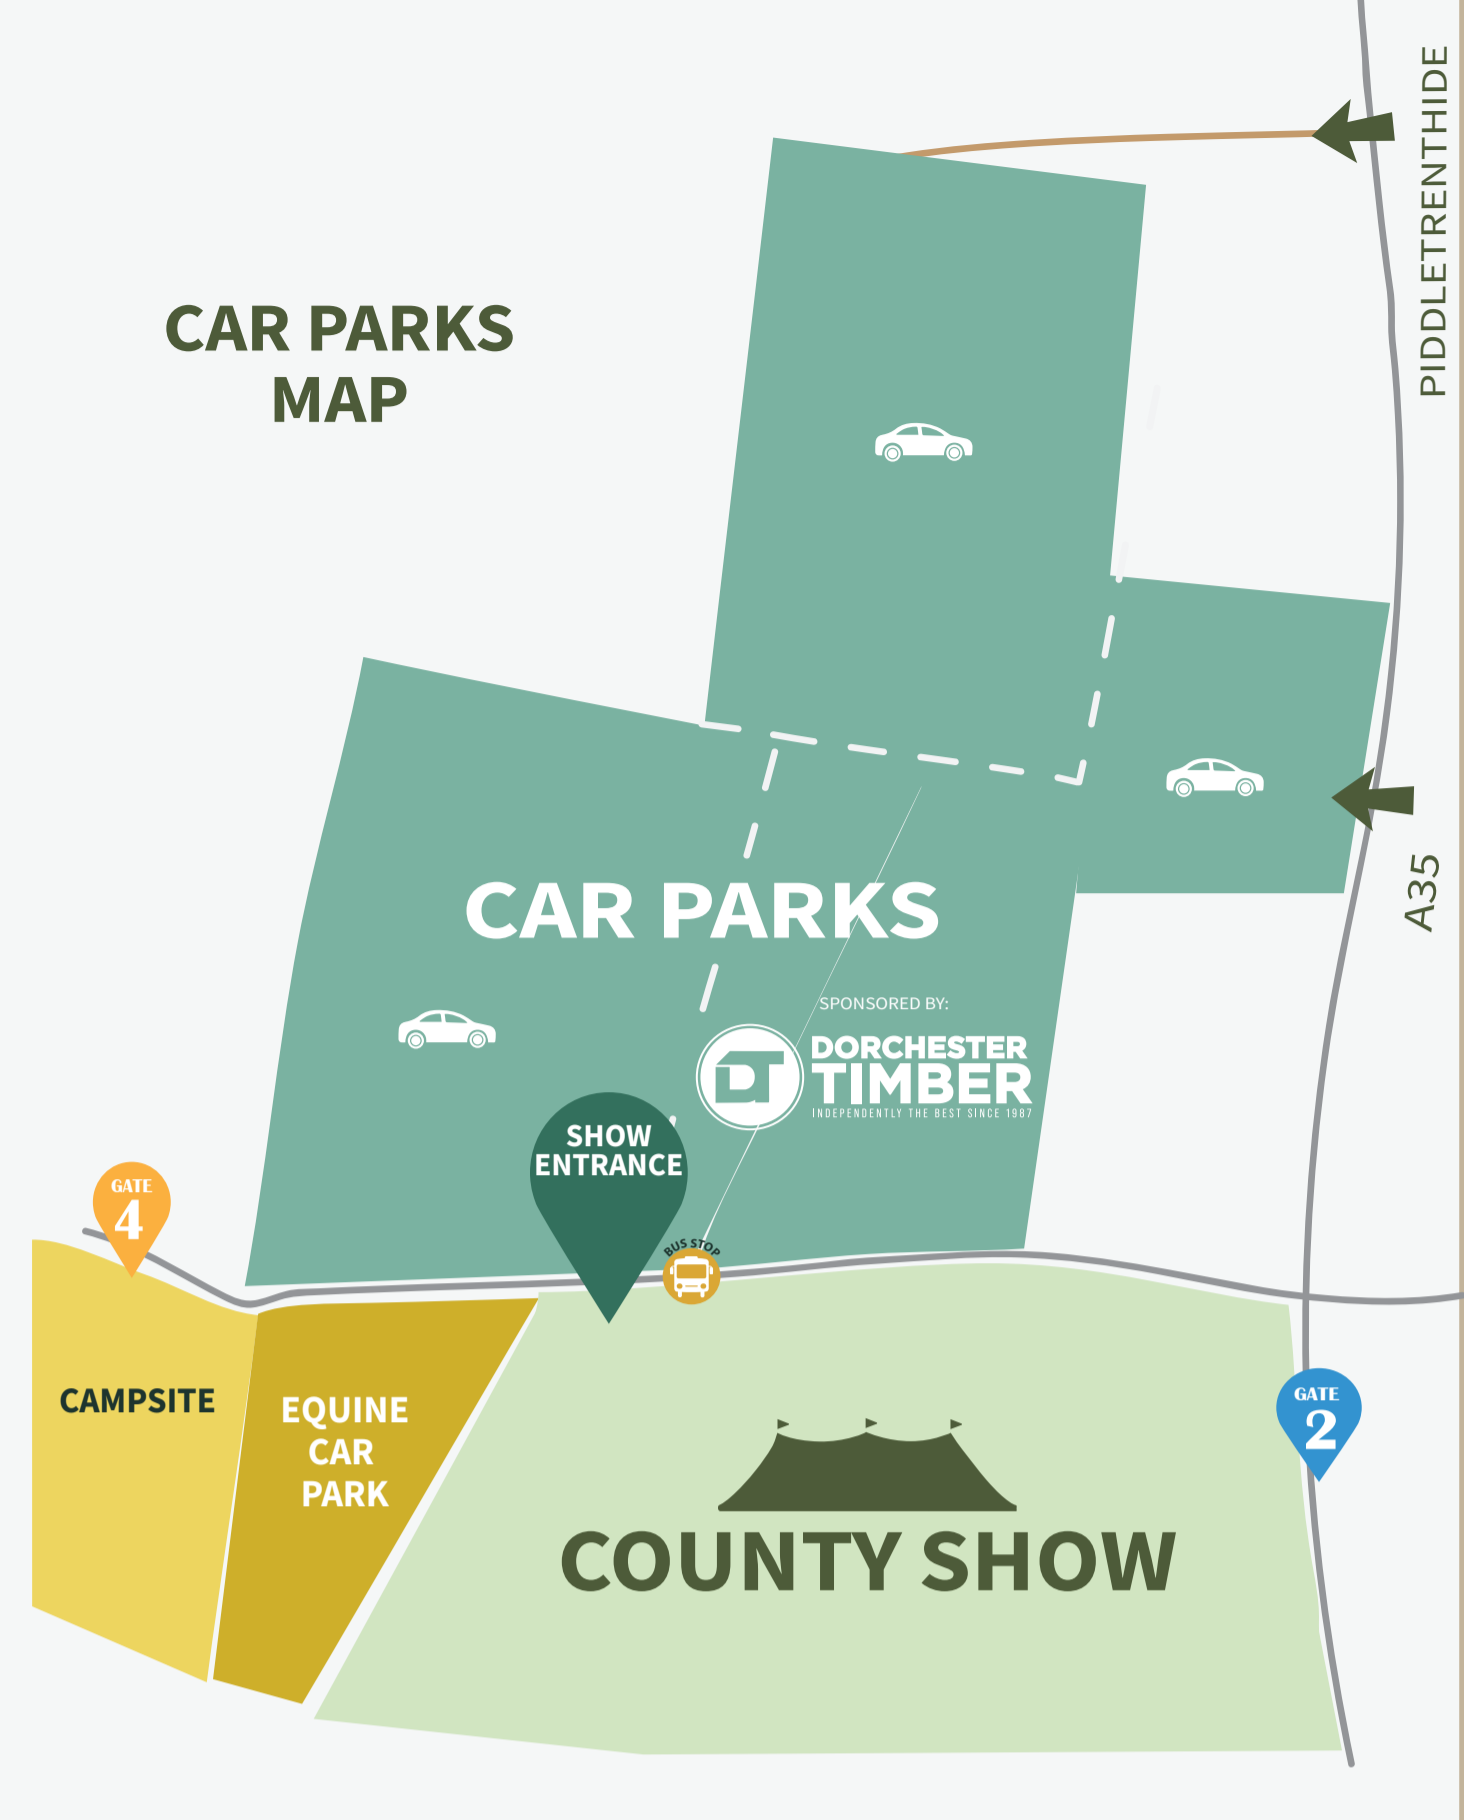

DORSET COUNTY SHOW

6 & 7 SEPT 2025

CAR PARKS MAP

GATE 4

CAR PARKS ENTRANCE

ALPACA MARQUEE

ALPACAS

SHEEP SHOW
SPONSORED BY CORNISH MUTUAL

FABULOUS FOOD & FARMING
SPONSORED BY SWRAC

FUNFAIR

GATE 2

HORSE LORRY PARKING

WARM UP

THE BV EQUINE RING

HORSE OFFICE

RING 3

RING 2

COLLECTING RING 2

TICKET SALES

FOOD & DRINK STANDS

FOOD & DRINK AREA
SPONSORED BY TAYLOR WIMPEY

FOOD & DRINK STANDS

FOOD HALL
SPONSORED BY PAWBECK

BAR

HILL TOP FOOD COURT

ST GILES ANIMAL WELFARE

FUN DOG SHOW

AVENUE H

MOTOR TRADE

AGRICULTURAL TRADE

AVENUE I

LIFESTYLE & GIFT

CRAFTERS AVENUE

POULTRY CAVIES RABBITS

SPONSORED BY PAWBECK

CRAFTERS AVENUE

Edwards & Keeping
CHARTERED ACCOUNTANTS

MEMBERS AREA

MEMBERS PAVILION

MEMBERS LAWN

NFU Mutual DORCHESTER

MAIN RING

AVENUE F

TRADE STANDS

AVENUE E

TRADE STANDS

AVENUE F

TRADE STANDS

AVENUE D

TRADE STANDS

AVENUE D

TRADE STANDS

AVENUE C

TRADE STANDS

AVENUE D

TRADE STANDS

AVENUE C

TRADE STANDS

AVENUE C

TRADE STANDS

AVENUE B

TRADE STANDS

AVENUE C

TRADE STANDS

AVENUE B

TRADE STANDS

AVENUE B

TRADE STANDS

AVENUE A

TRADE STANDS

AVENUE B

TRADE STANDS

AVENUE A

TRADE STANDS

Cornish Mutual Farming Insurance Experts

SHOPPING @ THE AVENUE

BLUE BRIDGE ENTRANCE

HORTICULTURE FLORAL PAVILION

BLACKSMITHS

COUNTRYSIDE AREA

FALCONRY

STEAM ENGINES

AXEMEN RING
SPONSORED BY THE WINTERBOURNE HOSPITAL

RURAL SKILLS

COUNTRYSIDE AREA

STATIONARY ENGINES

COUNTRYSIDE RING
SPONSORED BY Symonds & Sampson

BAR

HOME CRAFT

TOMAHAWK THROWING WITH BUDDENS ACTIVITY CENTRE

MUSIC STAGE
SPONSORED BY SteeleRaymond

SHOW OFFICE

INFO POINT

CASH POINT

FIRST AID

HEAVY HORSE VILLAGE

STABLES

GOATS
SPONSORED BY SWRAC

MILKING DEMOS

CATTLE
SPONSORED BY hklaw

CATTLE LINES

SHEEP
SPONSORED BY FriarsMoor Livestock Health

SHEEP MARQUEE

SHEEP SHEARING

SHEEP SHEARING STAGE

PIGS

PIG MARQUEE

HEADLINE LIVESTOCK SPONSOR:
PORTER DODSON

GATE 1

VINTAGE TRACTORS

VICE PRESIDENTS PARKING

SHOW MAP

1. **KEY:**
2. TRADE STAND
   - SHOW MARQUEE
   - FOOD / DRINK
   - FIRST AID
   - CASH POINT
   - INFO POINT
   - TOILET
   - ACCESSIBLE TOILET
   - FULLY ACCESSIBLE TOILET
   - SHUTTLE BUS STOP